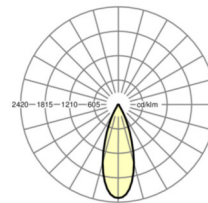

Placement	LED, Colour rendering/Light colour CRI ≥ 80 / 1900K
Colour tolerance (MacAdam)	3SDCM
Nominal luminous flux	3951lm
LED service life	50000h L80/B10 (Tq 25°C)
Luminaire luminous efficiency	57lm/W
UGR lat./long.	23.0 / 23.0

MECHANICS

Housing colour	black RAL 9005
Dimensions (LxWxDxH)	765mm x 55mm x 201mm
Weight (net)	2.5kg
Swivel and turn area (x/y/z)	+ 90° / 0° / 335°
Type of installation	Mounting rail system installation, Ceiling-mounted light structure, Pendant light structure

Dimensions

L	765 mm	Length
B	55 mm	Width
H	201 mm	Height

DEEP-LINK

<https://www.regiolux.de/en/article/19105504064>

Reference	LED 4000lm 819
ηLB	100 %
Φ ↓/↑	100 % / 0 %
UGR lat./long.	23.0 / 23.0